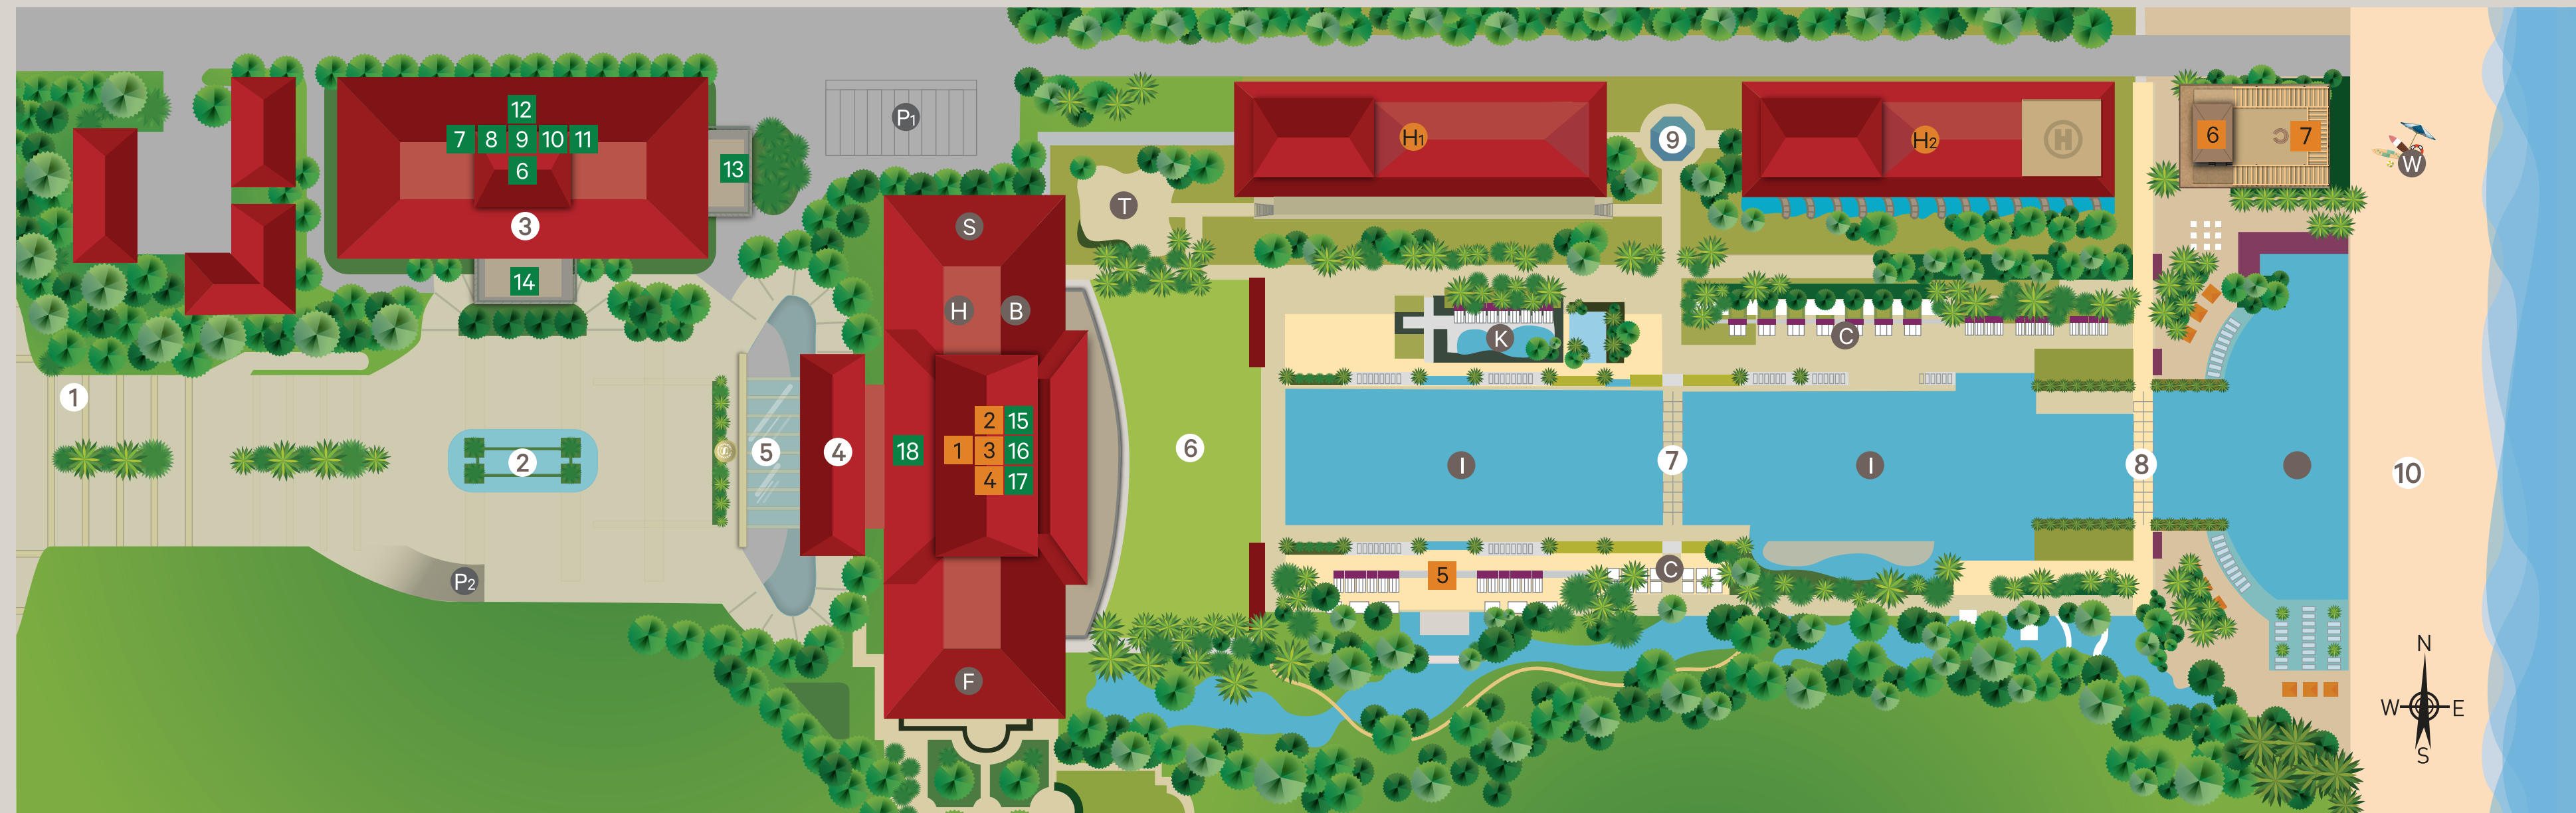

Resort Map

F&B OUTLETS

- 4 Reception Building
- Level 1
- 1 The Grill
- Level 2
- 2 Table 88
- 3 Tea Lounge
- 4 Mix Bar
- 5 Poolside Bar
- Beach front
- 6 La Plage
- 7 La Plage Party Terrace

MEETINGS & EVENTS

- 3 Conference Center
- Basement
- 6 Hue 1 / 2 / 3
- Level 1
- 7 Danang
- 8 Saigon
- 9 Hanoi
- 10 Hoi An 1
- 11 Hoi An 2
- Level 2
- 12 Grand Ballroom
- 13 Ocean Terrace
- 14 Fountain Terrace

- 4 Reception Building
- Level 3
- 15 The Retreat 1
- 16 The Retreat 2
- 17 The Retreat
- 18 Boardroom

RECREATION & LEISURE

- I Infinity Pool
- K Kids Pool
- C Pool Cabanas
- T Tree House
- W Watersports Hub
- 4 Reception Building
- Level 1
- F Sheraton Fitness
- B Kids Club
- H Kiosk
- Level 3
- S Shine Spa

ACCOMMODATION

- H1 Hotel 1
- H2 Hotel 2

PARKING

- P1 Outdoor
- P2 Belowground Parking

- 1 Entry Gate
- 2 Fountain
- 3 Conference Center
- 4 Reception Building
- 5 Group Entry
- 6 Pool Lawn
- 7 Pool Bridge
- 8 Pool Bridge
- 9 Pavillion
- 10 Beach
- H Helipad